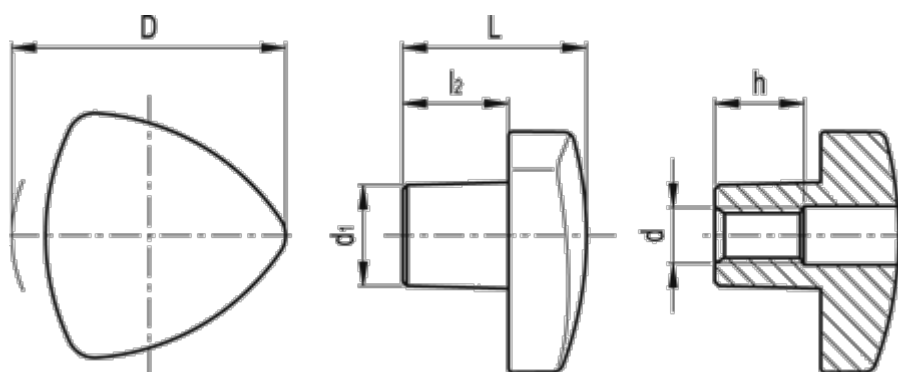

# Data Sheet

Article number: 20062441

Description: E+G Lock knob GN 5339.5-32-M6-D-MT  
St. steel

## Measures

D	= 32
d	= M6
d1	= 12
h	= 10
L	= 21
l2	= 12
Weight (g)	= 50